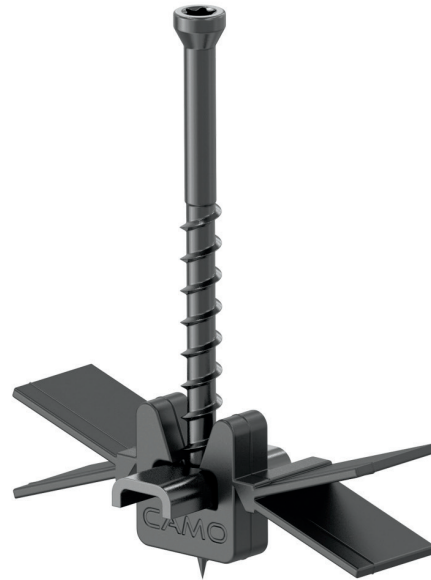

Lumberock® recommends that users consult with their chosen hidden fastener manufacturer before installing. Below are two Camo hidden fastener products that work well with Lumberock® grooved decking products:

**EDGECLIP™**

**EDGE XCLIP™**

Before beginning installation with Camo fasteners, please visit:  
<https://cdn1.nationalnail.net/camofasteners/files/manuals/CLIP-USER-MANUAL-English.pdf>