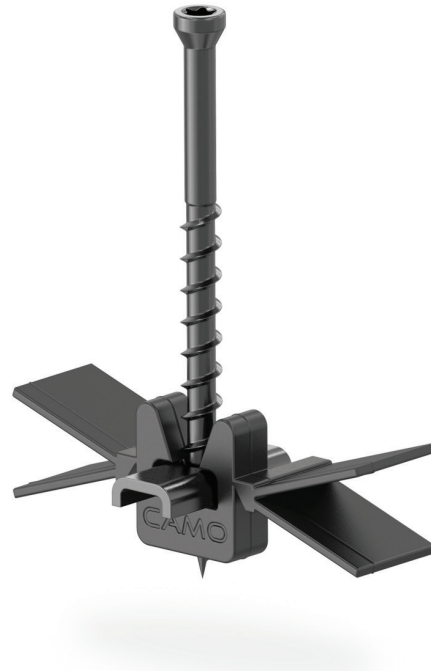

Lumberock® recommends that users consult with their chosen hidden fastener manufacturer before installing. Below are two Camo hidden fastener products that work well with Lumberock® grooved decking products:

EDGECLIP™

EDGE XCLIP™

Before beginning installation with Camo fasteners, please visit:
<https://cdn1.nationalnail.net/camofasteners/files/manuals/CLIP-USER-MANUAL-English.pdf>