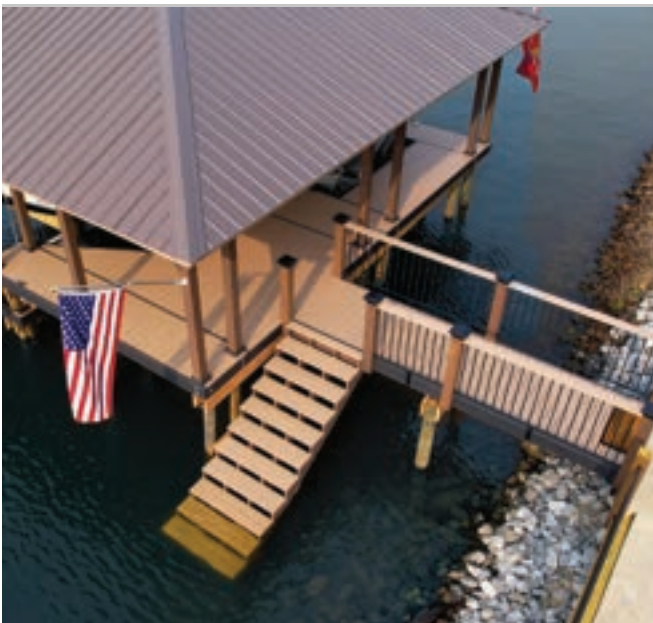

INSPIRED COLORS

Lumberock Marine Grade Decking is offered in 12 colors, sure to compliment any design style. Have another color in mind? Custom colors are available.