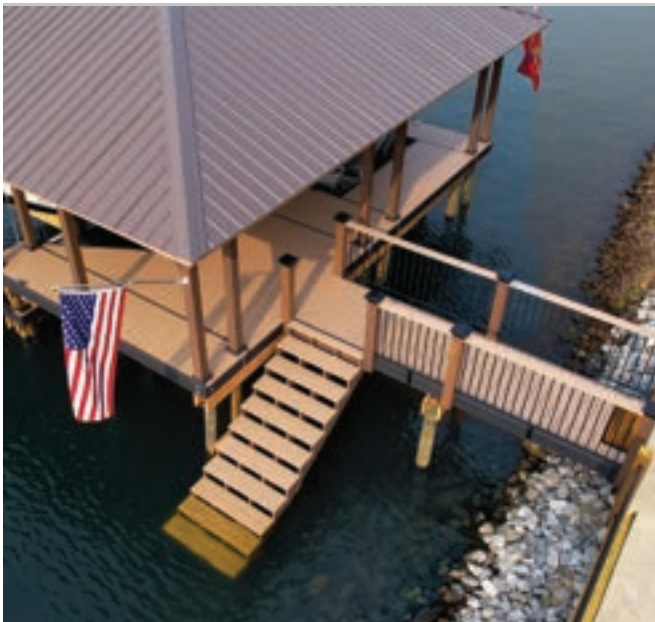

INSPIRED COLORS

Lumberock Marine Grade Decking is offered in 12 colors, sure to compliment any design style. Have another color in mind? Custom colors are available.