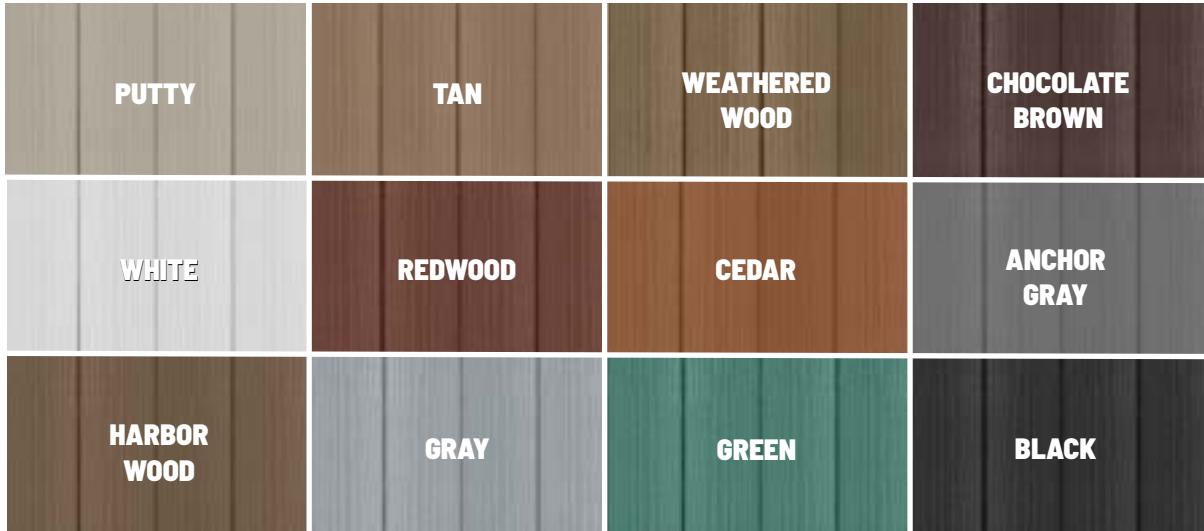

## FULLY SUBMERSIBLE

Lumberock's Marine Grade Decking is waterproof and can be submerged in water indefinitely, making it the ideal decking material for your waterfront lifestyle.

# BUILD YOUR MARINE DREAM

-  **Strong & Durable**  
Will not warp, crack, rot or splinter
-  **Waterproof & Submersible**  
Approved for both freshwater and saltwater applications
-  **Visual Appeal**  
Available in 12 vibrant colors that are fade and stain resistant
-  **No Fiberglass or Organic Fillers**  
No glass particles for you or the environment
-  **Flexible Design**  
Easily cuts, shapes and routes for endless design possibilities
-  **Sustainable & Eco-Friendly**  
Recyclable, no harmful additives, glass, or chemicals for an eco friendly application
-  **Made in the USA**  
Proudly made in the USA

## INSPIRED COLORS

Lumberock Marine Grade Decking is offered in 12 colors, sure to compliment any design style. Have another color in mind? Custom colors are available.