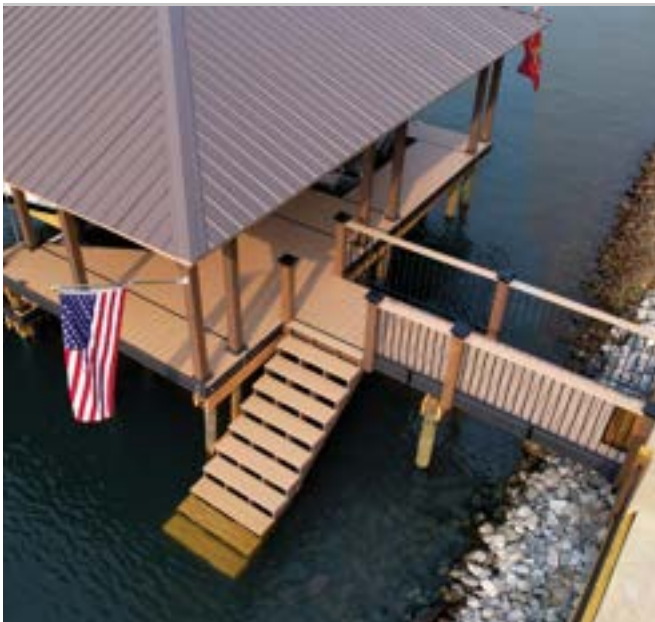

INSPIRED COLORS

Lumberock Marine Grade Decking is offered in 12 colors, sure to compliment any design style. Have another color in mind? Custom colors are available.