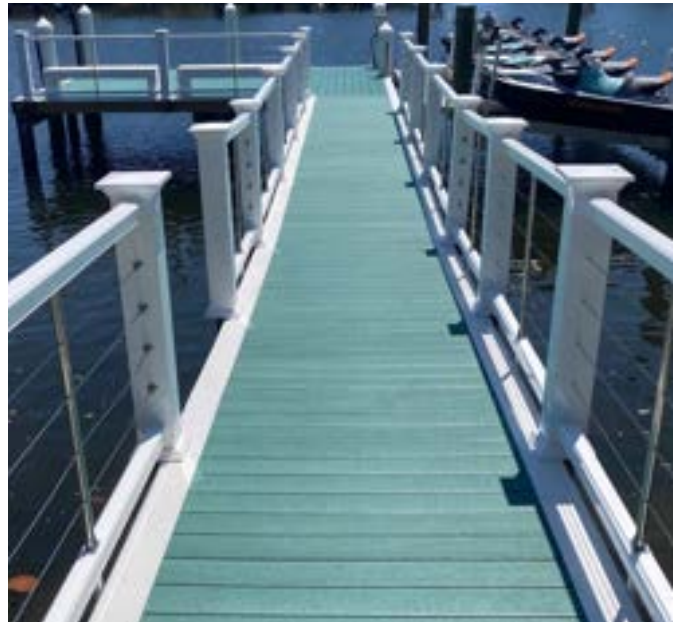

INSPIRED COLORS

Lumberock Marine Grade Decking is offered in 12 colors, sure to compliment any design style. Have another color in mind? Custom colors are available.